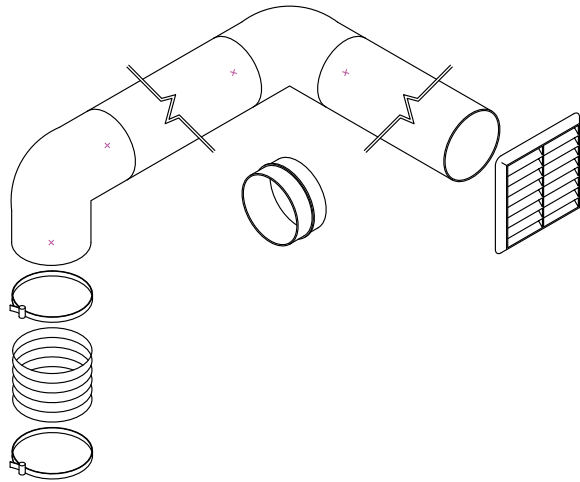

# dMEV Ducting Kits

Round ducting product code: 8960268 -  
(B=brown, BE=beige, TC=terracotta, W=white)

Ø100mm Ducting Kit	
Description	Quantity
Ø100m duct x 1.5m	2
Ø100m 90° bend	2
Ø100m connector	1
Jubilee clip Ø55mm to Ø170mm	2
Ø102mm flexible PVC duct (200mm MAX)	200mm
Ø100mm external grill (state colour)	1

Rectangular ducting product code: 8960269 -  
(B=brown, BE=beige, TC=terracotta, W=white)

110x54mm Ducting Kit	
Description	Quantity
110x54mm duct x 1.5m	2
110x54mm to Ø100mm 90° adaptor (male)	1
110x54mm 90° bend	1
110x54mm connector	1
Jubilee clip Ø55mm to Ø170mm	2
Ø102mm flexible PVC duct (200mm MAX)	200mm
Air brick adaptor	1
204x60mm Duct x 0.5m	100mm
High flow air brick (state colour)	1

Always ensure flexible duct is straight, pulled taut and is no more than 200mm long.