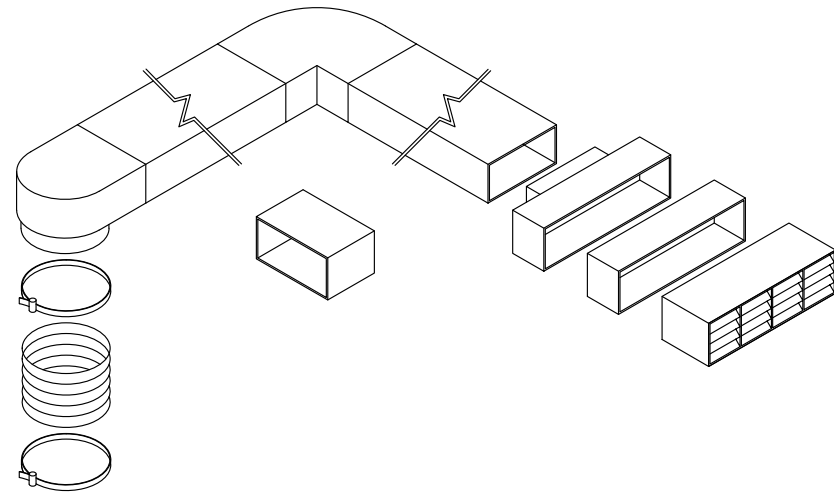

# dMEV Ducting Kits

Round ducting product code: 8960268 -  
(B=brown, BE=beige, TC=terracotta, W=white)

Ø100mm Ducting Kit	
Description	Quantity
Ø100m duct x 1.5m	2
Ø100m 90° bend	2
Ø100m connector	1
Jubilee clip Ø55mm to Ø170mm	2
Ø102mm flexible PVC duct (200mm MAX)	200mm
Ø100mm external grill (state colour)	1

Rectangular ducting product code: 8960269 -  
(B=brown, BE=beige, TC=terracotta, W=white)

110x54mm Ducting Kit	
Description	Quantity
110x54mm duct x 1.5m	2
110x54mm to Ø100mm 90° adaptor (male)	1
110x54mm 90° bend	1
110x54mm connector	1
Jubilee clip Ø55mm to Ø170mm	2
Ø102mm flexible PVC duct (200mm MAX)	200mm
Air brick adaptor	1
204x60mm Duct x 0.5m	100mm
High flow air brick (state colour)	1

Always ensure flexible duct is straight, pulled taut and is no more than 200mm long.