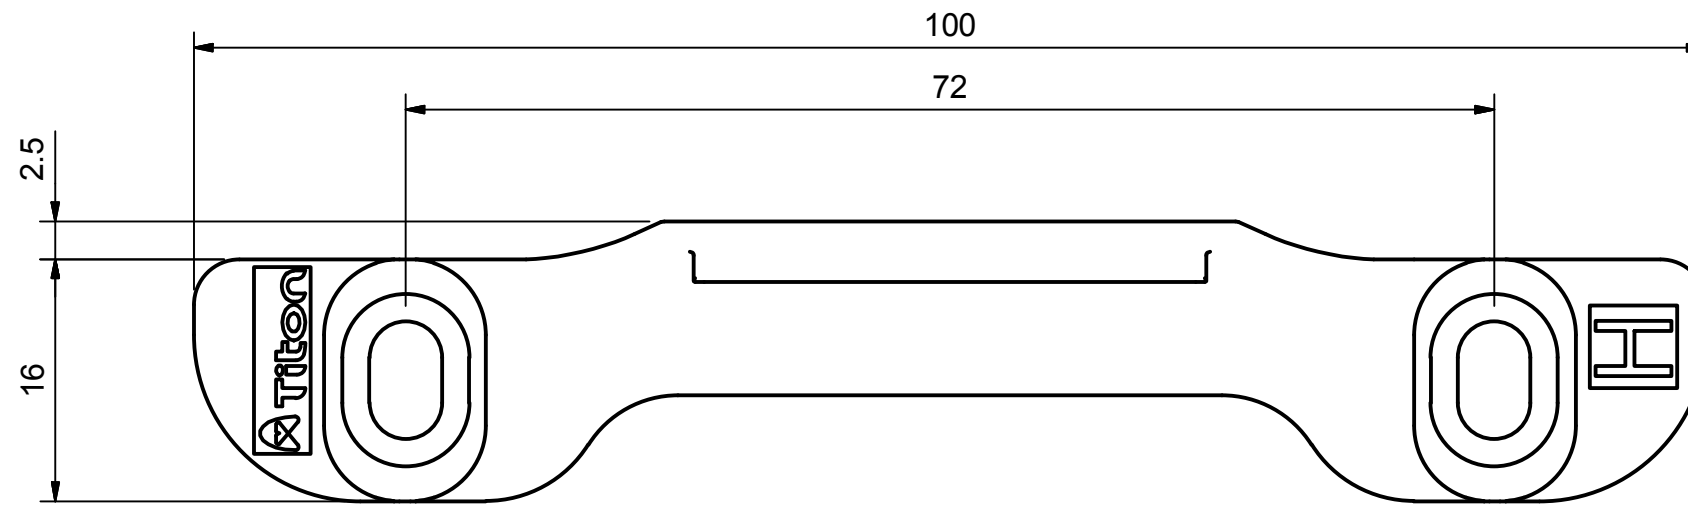

Tenure Hinge Guard - Hi Stack

COMPONENT TN5035