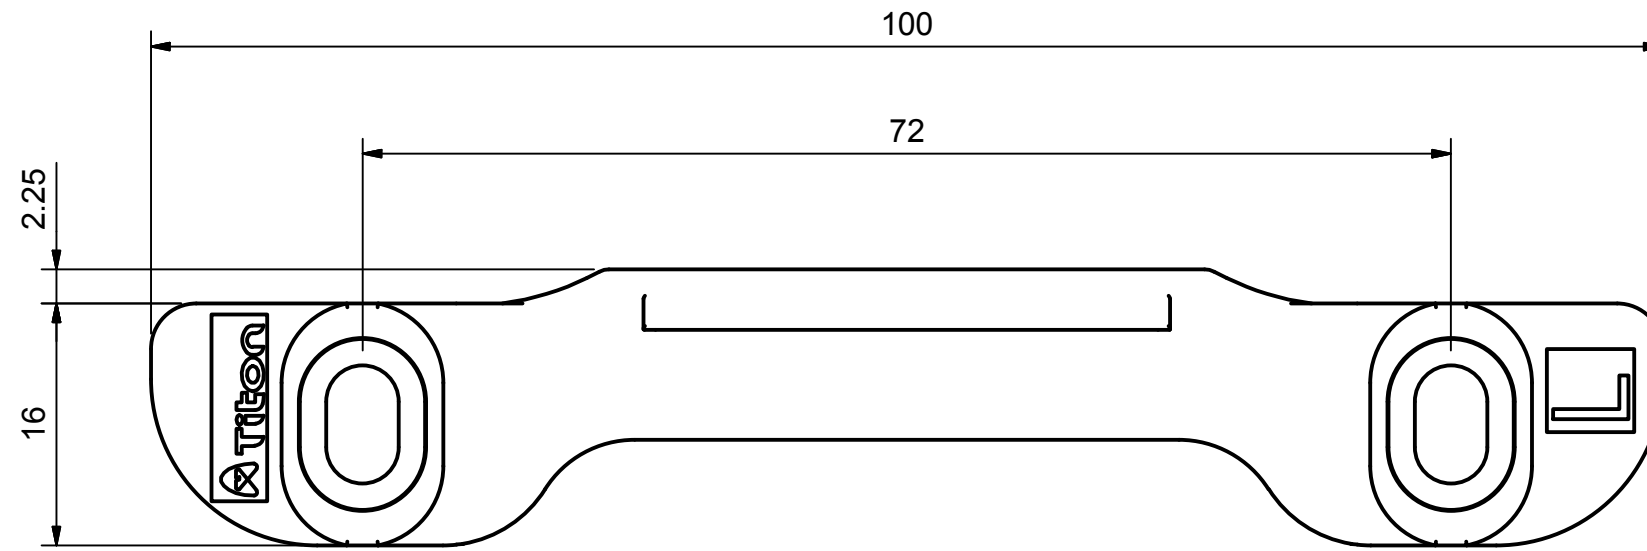

Tenure Hinge Guard - Lo Stack

COMPONENT TN5034