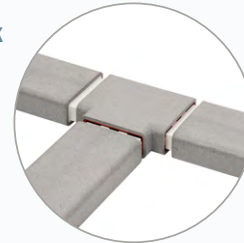

Thermal Ducting

For use with Titon's HRV Q Plus and CME Q Plus Ranges

Lightweight, durable and fully conformed to building regulations, the Self-Seal Thermal Ducting range is designed to assist in minimising heat loss through the ductwork system of your chosen ventilation system while preventing condensation forming in or on the duct. The first of its kind to introduce push-fit technology, our range is supplied complete, with no need for extra connections or components.

The Self-Seal Thermal range includes both round and rectangular solutions and can therefore provide everything you need for a full installation.

Features & Benefits

- Easy to install with a simple pushfit
- Minimises air leakage
- Installer friendly
- Profiles to suit any application
- Energy saving
- Building Regulation compliant
- No need for extra Rockwood or foil wrapping
- No requirement for additional clamping

Push

Lock

Click

Thermal

Thermal Ducting Components

	Product Code		Insulation
	Ø125mm	Ø160mm	
	8960299	8960327	Round Thermal Duct with connector - 1.0m Long
	8960300	8960328	Round Thermal Duct with connector - 2.0m Long
	8960303	8960329	Thermal 90° Bend with connectors
	8960304	8960330	Thermal 45° Bend with connectors
	8960305	8960331	Thermal Tee Piece with connectors
	-	8960335	Thermal - Ø160mm to Ø150mm Adaptor
	8960306	8960332	Thermal Self Seal Connector - Duct to Duct
	8960307	8960333	Thermal Self Seal Connector - Duct to Fitting