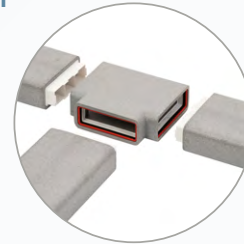

Thermal Ducting

For use with Titon's HRV Q Plus and CME Q Plus Ranges

Lightweight, durable and fully conformed to building regulations, the Self-Seal Thermal Ducting range is designed to assist in minimising heat loss through the ductwork system of your chosen ventilation system while preventing condensation forming in or on the duct. The first of its kind to introduce push-fit technology, our range is supplied complete, with no need for extra connections or components.

The Self-Seal Thermal range includes both round and rectangular solutions and can therefore provide everything you need for a full installation.

Features & Benefits

- Easy to install with a simple pushfit
- Minimises air leakage
- Installer friendly
- Profiles to suit any application
- Energy saving
- Building Regulation compliant
- No need for extra Rockwood or foil wrapping
- No requirement for additional clamping

Push