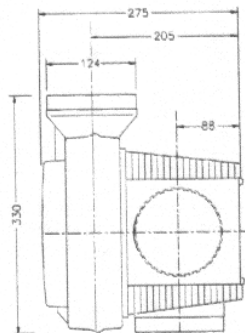

Domestic Wholehouse Central Extract Ventilator

Technical details:			
		MVS-8	MVS-8/14
Airflow	low:	100	n3/hr 100
	normal:	175	n3/hr 175
	high:	250	n3/hr 250
Power consumption: 2/22/41		Watts	13/40/73
Supply voltage: 230V 50Hz		230V 50Hz	
Rated current: 0.18		Amps	0.23

All Dimensions in mm
Subject to technical modification