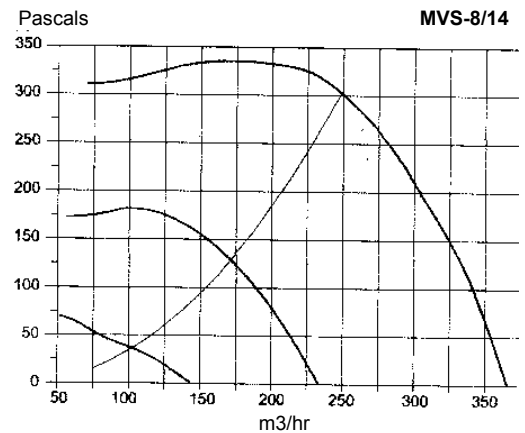

Domestic Wholehouse Central Extract Ventilator

Technical details:			
		MVS-8	MVS-8/14
Airflow	low:	100	n3/hr 100
	normal:	175	n3/hr 175
	high:	250	n3/hr 250
Power consumption: 2/22/41		Watts	13/40/73
Supply voltage: 230V 50Hz		230V 50Hz	
Rated current: 0.18		Amps	0.23

All Dimensions in mm
Subject to technical modification