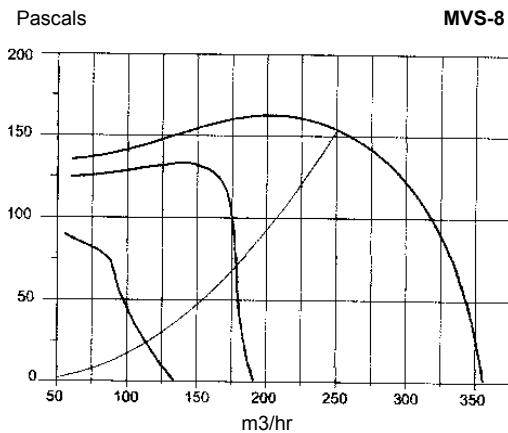

Domestic Wholehouse Central Extract Ventilator

Technical details:			
		MVS-8	MVS-8/14
Airflow	low:	100	n3/hr 100
	normal:	175	n3/hr 175
	high:	250	n3/hr 250
Power consumption: 2/22/41		Watts	13/40/73
Supply voltage: 230V 50Hz		230V 50Hz	
Rated current: 0.18		Amps	0.23

All Dimensions in mm
Subject to technical modification