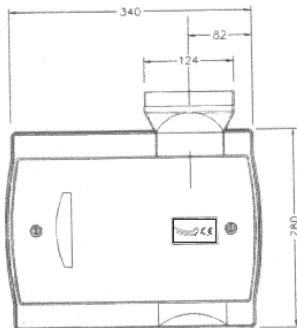

Domestic Wholehouse Central Extract Ventilator

Technical details:			
		MVS-8	MVS-8/14
Airflow	low:	100	n3/hr 100
	normal:	175	n3/hr 175
	high:	250	n3/hr 250
Power consumption: 2/22/41		Watts	13/40/73
Supply voltage: 230V 50Hz		230V 50Hz	
Rated current: 0.18		Amps	0.23

All Dimensions in mm
Subject to technical modification