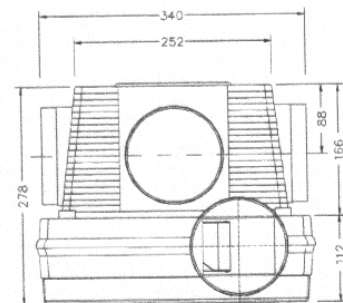

Domestic Wholehouse Central Extract Ventilator

Technical details:			
		MVS-8	MVS-8/14
Airflow	low:	100	n3/hr 100
	normal:	175	n3/hr 175
	high:	250	n3/hr 250
Power consumption: 2/22/41		Watts	13/40/73
Supply voltage: 230V 50Hz		230V 50Hz	
Rated current: 0.18		Amps	0.23

All Dimensions in mm
Subject to technical modification