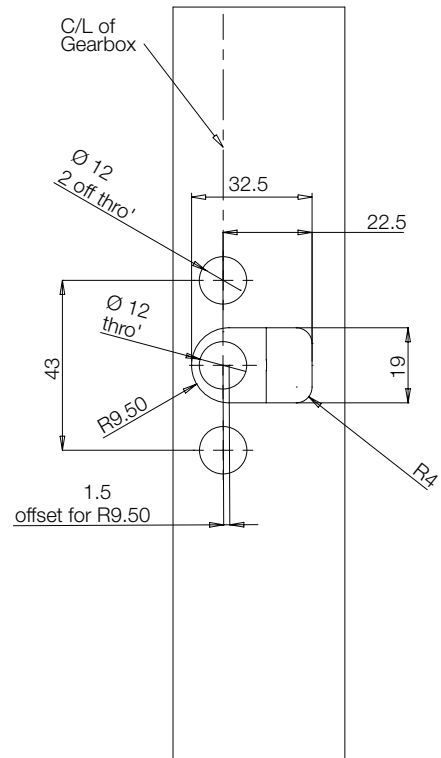

# Revelation

3-in-1 handle, hinge & lock for Bi-Fold doors

Suitable for:

PVCu

ALUMINIUM

TIMBER

The Revelation handle offers 3-in-1 functionality in a single piece of kit, replacing a “D” handle hinge, a key-lockable mechanism to secure panels and a foldable interior handle for better leverage when opening or closing bi-fold doors.

## Routing detail

Base Type	Chrome Grip	Satin Chrome Grip	Stainless Steel Look Grip	Black Grip	9010 White Grip	9910 HIPCA Grip	7016 Matt Grip
Black Base	REVBKCH	REVBKSC	REVBKST	REVBK9005			
9010 White Base	REV9010CH	REV9010SC	REV9010ST		REVV9010		
9910 HIPCA Base	REV9910CH	REV9910SC	REV9910ST			REVV9910	
7016 Matt Base	REV7016CH	REV7016SC	REV7016ST				REV7016M