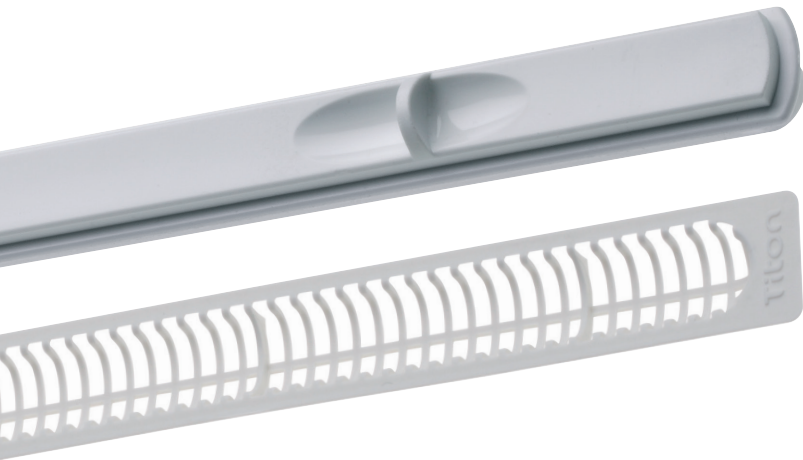

Trimvent® Select E18

Recessed clip-fix slot ventilator

Trimvent® Select E18 Ventilator

Suitable for:

Trimvent Select E18 is a semi-recessed plastic slot ventilator that fits over a 3/4" slot in the window to provide a much healthier indoor air environment in the home and give the home occupants greater comfort and control in doing so.

It features a unique directional deflector that allows the occupant to position the airflow for optimum comfort and performance.

Trimvent vents all give optimum airflow. Specifically developed to improve indoor air quality requirements throughout North America and the Rest of the World. Trimvent Select ventilators have been specified and fitted on millions of windows throughout the world for more than fifteen years.

Trimvent® Select GS18 Grilles

Features and Benefits

- Unique occupant controllable tilting T-bar
- Deflects air up or down, or both
- Based on the original and successful Trimvent design
- Ideal for overhead add-on extension sections
- Push to fit, no tools or screws required
- Minimal projection (when closed) for ease of window stacking
- Flange covers slot edges
- Clips in to 3/4" slot
- 6 9/16 in² free area
- For use with GS13 grilles (or C13 canopy)
- Sculpted finger recess
- Patented and registered design
- Remote control vent available
- Suitable for aluminum, vinyl and fiberglass windows

Manufactured from

PBTP (UV Stable) & POM, GS18 – PP.

Performance

(Further test information available on request).

Free Area – see above.

Water Resistance – in excess of 12.5 psf / 600Pa.

Acoustic STC – open 31dB – closed 43dB.