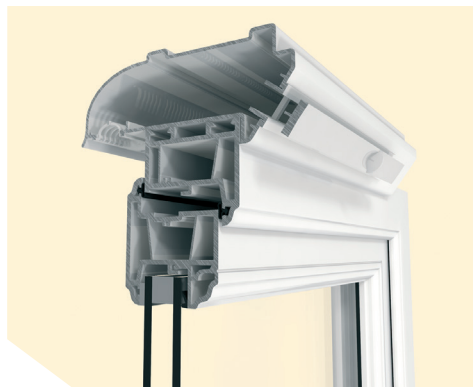

Product	Product Code	(L) Length	(W) Width	(P) Projection Closed-Open	Available Air Opening (Free Area)	Slot Size
Trimvent E18 Range – 3/4" slot width						
E18 4200 Internal Trickle Ventilator	TS1134212	14 5/8"	1 5/16"	1/2" – 7/8"	6 9/16 in²	14 7/16" 3/4"
GS18 210 pair of Grills	TS3184050	8 1/4" each	1"	1/16"	7 1/8 in²	16 1/16" 3/4"
GS13 4000 pair of Grills	TS3134050	7 9/16" each	1 1/16"	9/16"	3 1/4 in² each	6 13/16" 1/2"

Manufactured from

PBTP (UV Stable) & POM, GS18 – PP.

Performance

(Further test information available on request).

Free Area – see above.

Water Resistance – in excess of 12.5 psf / 600Pa.

Acoustic STC – open 31dB – closed 43dB.

Finishes

Suffix product code with: -392 (white), -315 (brown). Other finishes available depending on quantity.

More information

titoninc@titon.com / 574 271 9699

Overhead Section