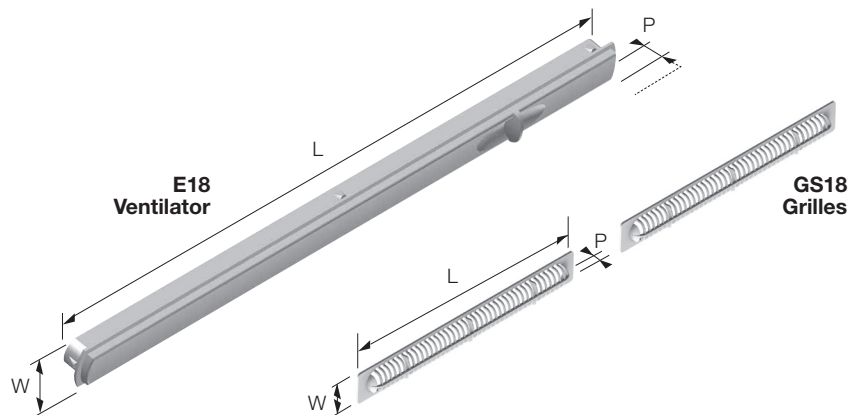

Trimvent® Select E18

Recessed clip-fix slot ventilator

Trimvent® Select E18 Ventilator

Suitable for:

Trimvent Select E18 is a semi-recessed plastic slot ventilator that fits over a 3/4" slot in the window to provide a much healthier indoor air environment in the home and give the home occupants greater comfort and control in doing so.

It features a unique directional deflector that allows the occupant to position the airflow for optimum comfort and performance.

Trimvent vents all give optimum airflow. Specifically developed to improve indoor air quality requirements throughout North America and the Rest of the World. Trimvent Select ventilators have been specified and fitted on millions of windows throughout the world for more than fifteen years.

Trimvent® Select GS18 Grilles

Features and Benefits

- Unique occupant controllable tilting T-bar
- Deflects air up or down, or both
- Based on the original and successful Trimvent design
- Ideal for overhead add-on extension sections
- Push to fit, no tools or screws required
- Minimal projection (when closed) for ease of window stacking
- Flange covers slot edges
- Clips in to 3/4" slot
- 6 9/16 in² free area
- For use with GS13 grilles (or C13 canopy)
- Sculpted finger recess
- Patented and registered design
- Remote control vent available
- Suitable for aluminum, vinyl and fiberglass windows

Product	Product Code	(L) Length	(W) Width	(P) Projection Closed-Open	Available Air Opening (Free Area)	Slot Size
Trimvent E18 Range – 3/4" slot width						
E18 4200 Internal Trickle Ventilator	TS1134212	14 5/8"	1 5/16"	1/2" – 7/8"	6 9/16 in ²	14 7/16"  3/4"
GS18 210 pair of Grills	TS3184050	8 1/4" each	1"	1/16"	7 1/8 in ²	16 1/16"  3/4"
GS13 4000 pair of Grills	TS3134050	7 9/16" each	1 1/16"	9/16"	3 1/4 in ² each	6 13/16"  1/2"