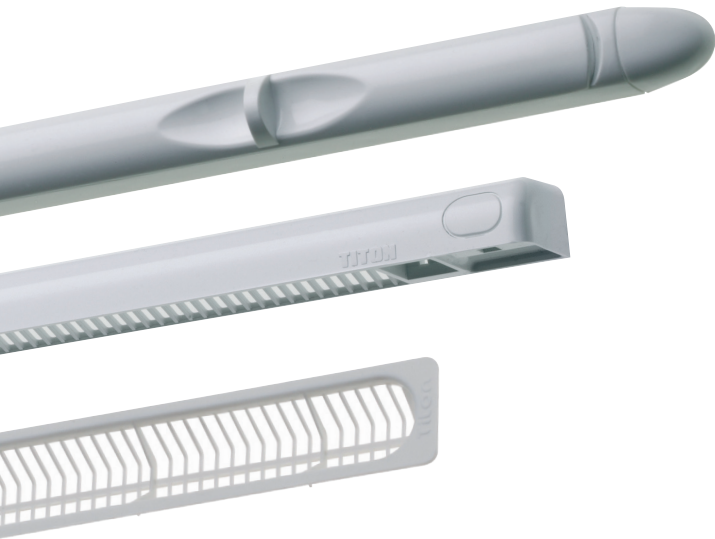

Trimvent® Select S13/XS13

Surface mounted vinyl slot ventilator

Trimvent® Select S13 Ventilator

Suitable for:

Trimvent Select S13 and XS13 are a surface mounted vinyl slot ventilators that fit over a ½” slot in a window and provide a much healthier indoor air environment in the home and give the home occupants greater comfort and control in doing so.

They feature a unique directional deflector that allows the occupant to position the airflow for optimum comfort and performance. The XS13 offers greater airflow capabilities.

Trimvent vents all give optimum airflow. Specifically developed to improve indoor air quality requirements throughout North America and the Rest of the World. Trimvent Select ventilators have been specified and fitted on millions of windows throughout the world for more than fifteen years.

Trimvent® Select C13 Canopy

Features and Benefits

- Unique occupant controllable tilting T-bar.
- Deflects air up or down, or both.
- For use over ½” slot.
- Choice of external C13 canopy or GS13 grill.
- Screw fix or clip fix versions (GS13 clip fix only).
- 3 ⅛ in² and 6 ¼ in² versions.
- Sculpted finger recess.
- Matching screw covers.
- Patented and registered design.
- Available in vent and canopy pre packs
- Cord control vent available (S13 only)
- Sleeve for hollow profiles available
- Suitable for aluminum, wood, vinyl and fiberglass windows