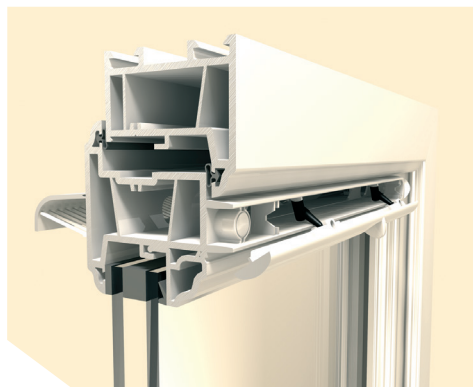

*Corner block and Pulley

Product	Product Code	(L) Length	(W) Width	(P) Projection Closed-Open	Available Air Opening (Free Area)	Slot Size
Trimvent XS13 Range – slot width up to ½”						
XS13 412 Internal Trickle Ventilator Screw Fix	TS1134470	16 ¼”	¾” – 1 3/16”	1 3/16” – 1 1/16”	6 5/8 in²	
XC13 412 External Canopy Screw Fix	TS2134040	16 ¼”	¾”	1 ¼”	7 13/16 in²	14 ½” ½”
XS13 412 Internal Trickle Ventilator Clip Fix	TS1134071	16 ¼”	¾” – 1 3/16”	1 3/16” – 1 1/16”	6 3/8 in²	
XC13 412 External Canopy Clip Fix	TS2134041	16 ¼”	¾”	1 ¼”	7 ½ in²	
XS13 497 Internal Trickle Ventilator Screw Fix	TS1135070	19 9/16”	¾” – 1 3/16”	1 3/16” – 1 1/16”	8 ½ in²	
XC13 497 External Canopy Screw Fix	TS2135040	19 9/16”	¾”	1 ¼”	9 ¾ in²	17 ¾” ½”
XS13 497 Internal Trickle Ventilator Clip Fix	TS1135071	19 9/16”	¾” – 1 3/16”	1 3/16” – 1 1/16”	7 7/8 in²	
XC13 497 External Canopy Clip Fix	TS2135041	19 9/16”	¾”	1 ¼”	9 3/8 in²	
GS22 241 pair of Grills	TS3224050	9 ½” each	1 1/16”	1 ½”	15 ½ in²	19 ¼” ½”

Manufactured from

VPBTP (UV Stable) & POM, Canopy – PVCu

Recommended screws

C13 No.6 Pan Head or equivalent.
S13 No.7 or No.8 Countersunk Heads

Through sash

Performance

(Further test information available on request).

Free Area – see above.

Water Resistance – in excess of 12.5 psf / 600Pa.

Acoustic STC – S13 4000 vent – open 33dB – closed 45dB

Acoustic STC – XS13 412 vent – open 32dB – closed 41dB

Acoustic STC – XS13 497 vent – open 32dB – closed 35dB

Finishes

Suffix product code with: -392 (white), -315 (brown), -496 (bright white), -662 (toffee).

More information

titoninc@titon.com / 574 271 9699