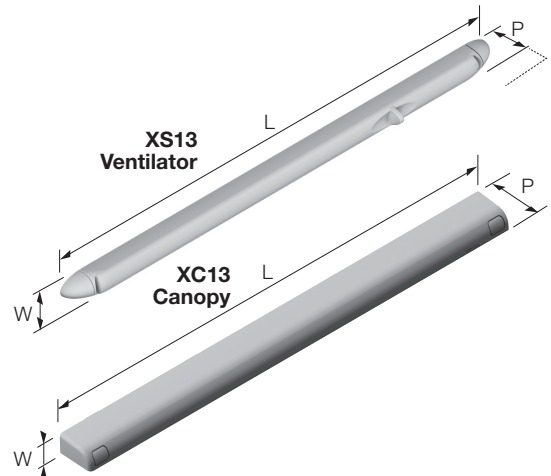

Trimvent® Select S13/XS13

Surface mounted vinyl slot ventilator

Trimvent® Select S13 Ventilator

Suitable for:

Trimvent Select S13 and XS13 are a surface mounted vinyl slot ventilators that fit over a ½” slot in a window and provide a much healthier indoor air environment in the home and give the home occupants greater comfort and control in doing so.

They feature a unique directional deflector that allows the occupant to position the airflow for optimum comfort and performance. The XS13 offers greater airflow capabilities.

Trimvent vents all give optimum airflow. Specifically developed to improve indoor air quality requirements throughout North America and the Rest of the World. Trimvent Select ventilators have been specified and fitted on millions of windows throughout the world for more than fifteen years.

Trimvent® Select C13 Canopy

Features and Benefits

- Unique occupant controllable tilting T-bar.
- Deflects air up or down, or both.
- For use over ½” slot.
- Choice of external C13 canopy or GS13 grill.
- Screw fix or clip fix versions (GS13 clip fix only).
- 3 ⅛ in² and 6 ¼ in² versions.
- Sculpted finger recess.
- Matching screw covers.
- Patented and registered design.
- Available in vent and canopy pre packs
- Cord control vent available (S13 only)
- Sleeve for hollow profiles available
- Suitable for aluminum, wood, vinyl and fiberglass windows