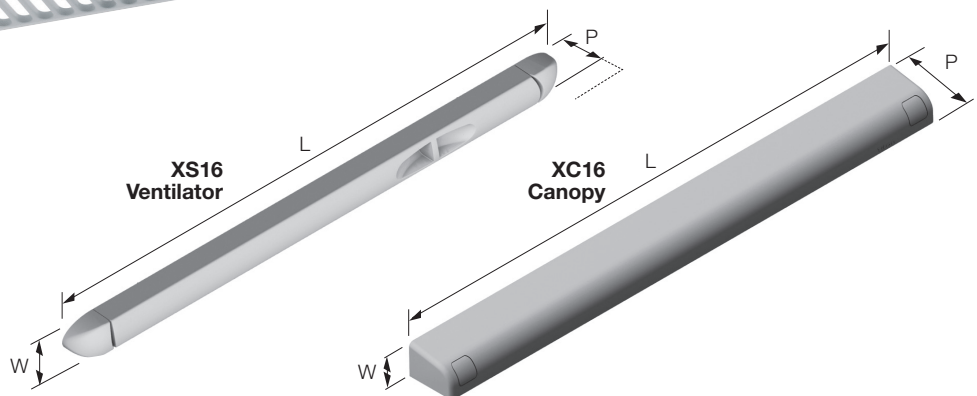

Trimvent® Select Xtra XS16

Surface mounted vinyl slot ventilator

Trimvent® Select Xtra S16 Ventilator

Suitable for:

- VINYL
- ALUMINUM
- WOOD
- FIBERGLASS

Trimvent Select Xtra XS16 is a surface mounted vinyl slot ventilator that fits over a 5/8" slot in a window and provides a much healthier indoor air environment in the home and give the home occupants greater comfort and control in doing so.

It features a unique directional deflector that allows the occupant to position the airflow for optimum comfort and performance.

Trimvent vents all give optimum airflow. Specifically developed to improve indoor air quality requirements throughout North America and the Rest of the World. Trimvent Select ventilators have been specified and fitted on millions of windows throughout the world for more than fifteen years.

Trimvent® Select Xtra C16 Canopy

Features and Benefits

- Unique occupant controllable tilting T-bar
- Deflects air up or down, or both
- For use over 5/8" slot
- Use with external C16 Canopy (or a pair of GN, GW or PG16 grills)
- Up to 7 3/4 in² Free Area
- Sculpted finger recess
- Matching screw covers
- Patented and registered design
- Available in vent and canopy pre packs
- Sleeve for hollow profiles available
- Suitable for aluminum, wood, vinyl and fiberglass windows

Product	Product Code	(L) Length	(W) Width	(P) Projection Closed-Open	Available Air Opening (Free Area)	Slot Size
Trimvent XS16 Range – slot width up to 5/8"						
XS16 366 Internal Trickle Ventilator Screw Fix	TS1164670	14 3/8"	1 3/16" – 1 1/4"	5/8" – 1 1/16"	7 in ²	12 1/4"  5/8"
XC16 364 External Canopy Screw Fix	TS2164040	14 5/16"	7/8"	1 1/4"	7 3/4 in ²	