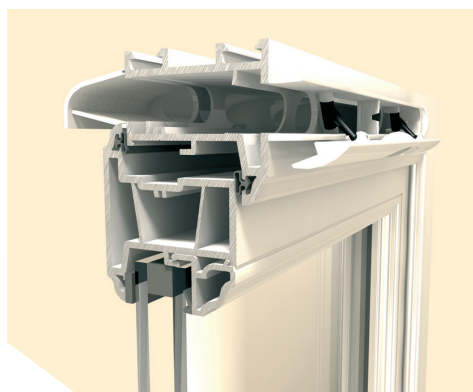

Product	Product Code	(L) Length	(W) Width	(P) Projection Closed-Open	Available Air Opening (Free Area)	Slot Size
Trimvent XS16 Range – slot width up to 5/8"						
XS16 366 Internal Trickle Ventilator Screw Fix	TS1164670	14 3/8"	1 3/16" – 1 1/4"	5/8" – 1 1/16"	7 in²	12 1/4" 5/8"
XC16 364 External Canopy Screw Fix	TS2164040	14 5/16"	7/8"	1 1/4"	7 3/4 in²	

Manufactured from

VPBTP (UV Stable) & POM, Canopy – PVCu

Recommended screws

C16 No.6 Pan Head or equivalent.

XS16 No.7 or No.8 Countersunk Heads.

Through sash

Performance

(Further test information available on request).

Free Area – see above.

Water Resistance – in excess of 12.5 psf / 600Pa.

Acoustic STC – open 31dB – closed 41dB.

Finishes

Suffix product code with: -392 (white), -315 (brown), -496 (bright white), -662 (toffee).

More information

titoninc@titon.com / 574 271 9699